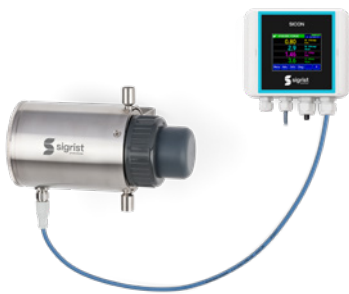

ColorPlus3 nitrate

How to order?