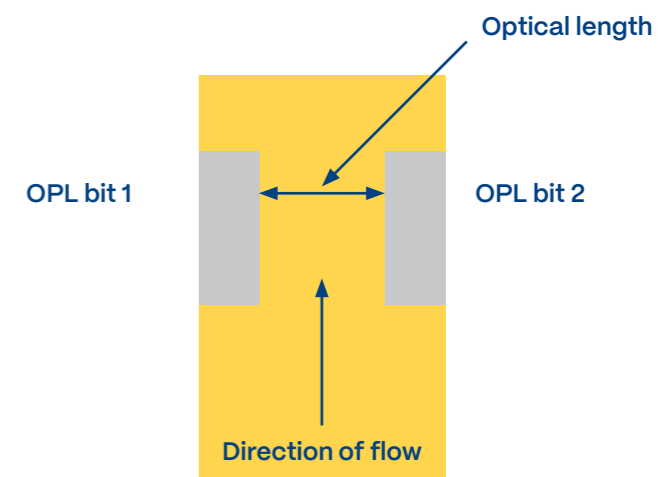

# How to order?

Length  
(OPL-Bit 1 + OPL-Bit 2)

- 16 mm
- 30 mm
- 44 mm
- 59 mm
- 66 mm
- 74 mm
- 80 mm
- 95 mm
- 116 mm

- ①
- ②
- ③
- ④

Photometer Product variants and sets				
	430 nm Quartz window	430 nm Sapphire window	430/700 nm Quartz window	430/700 nm Sapphire window
16 mm	123374	123383	123392	123401
30 mm	123375	123384	123393	123402
44 mm	123376	123385	123394	123403
59 mm	123377	123386	123395	123404
66 mm	123378	123387	123396	123405
74 mm	123379	123388	123397	123406
80 mm	123380	123389	123398	123407
95 mm	123381	123390	123399	123408
116 mm	123382	123391	123400	123409

Delivered without Varinline®-housing. The application requires an additional SiCon set with communication interference.

Maximum color value in turbidity-free media (nominal values)

ID (DIN 11 850)	1	2	3	4	5	6	7	8	9
Pathlength shorteners length (sum)	16 mm	30 mm	44 mm	59 mm	66 mm	74 mm	80 mm	95 mm	116 mm
Pathlength shorteners	2x 8 mm	8 mm + 22 mm	2x 22 mm	22 mm + 37 mm	58 mm + 8 mm	2x 37 mm	22 mm + 58 mm	37 mm + 58 mm	2x 58 mm
<b>DN 40 (ID 38 mm)</b>	<b>34 EBC</b>	<b>93 EBC</b>							
Optical length	22 mm	8 mm							
<b>DN 50 (ID 50 mm)</b>	<b>22 EBC</b>	<b>37 EBC</b>	<b>125 EBC</b>						
Optical length	34 mm	20 mm	6 mm						
<b>DN 65 (ID 66 mm)</b>	<b>15 EBC</b>	<b>20 EBC</b>	<b>34 EBC</b>	<b>107 EBC</b>					
Optical length	50 mm	36 mm	22 mm	7 mm					
<b>DN 80 (ID 81 mm)</b>	<b>11 EBC</b>	<b>14 EBC</b>	<b>20 EBC</b>	<b>34 EBC</b>	<b>50 EBC</b>	<b>107 EBC</b>			
Optical length	65 mm	51 mm	37 mm	22 mm	15 mm	7 mm			
<b>DN 100 (ID 100 mm)</b>	<b>9 EBC</b>	<b>10 EBC</b>	<b>13 EBC</b>	<b>18 EBC</b>	<b>22 EBC</b>	<b>28 EBC</b>	<b>37 EBC</b>	<b>150 EBC</b>	
Optical length	84 mm	70 mm	56 mm	41 mm	34 mm	26 mm	20 mm	5 mm	
<b>DN 125 (ID 125 mm)</b>	<b>6 EBC</b>	<b>7 EBC</b>	<b>9 EBC</b>	<b>11 EBC</b>	<b>12 EBC</b>	<b>14 EBC</b>	<b>16 EBC</b>	<b>25 EBC</b>	<b>83 EBC</b>
Optical length	109 mm	95 mm	81 mm	66 mm	59 mm	51 mm	45 mm	30 mm	9 mm

Optical length =  
Pipe inner diameter -  
OPL bit length (total)